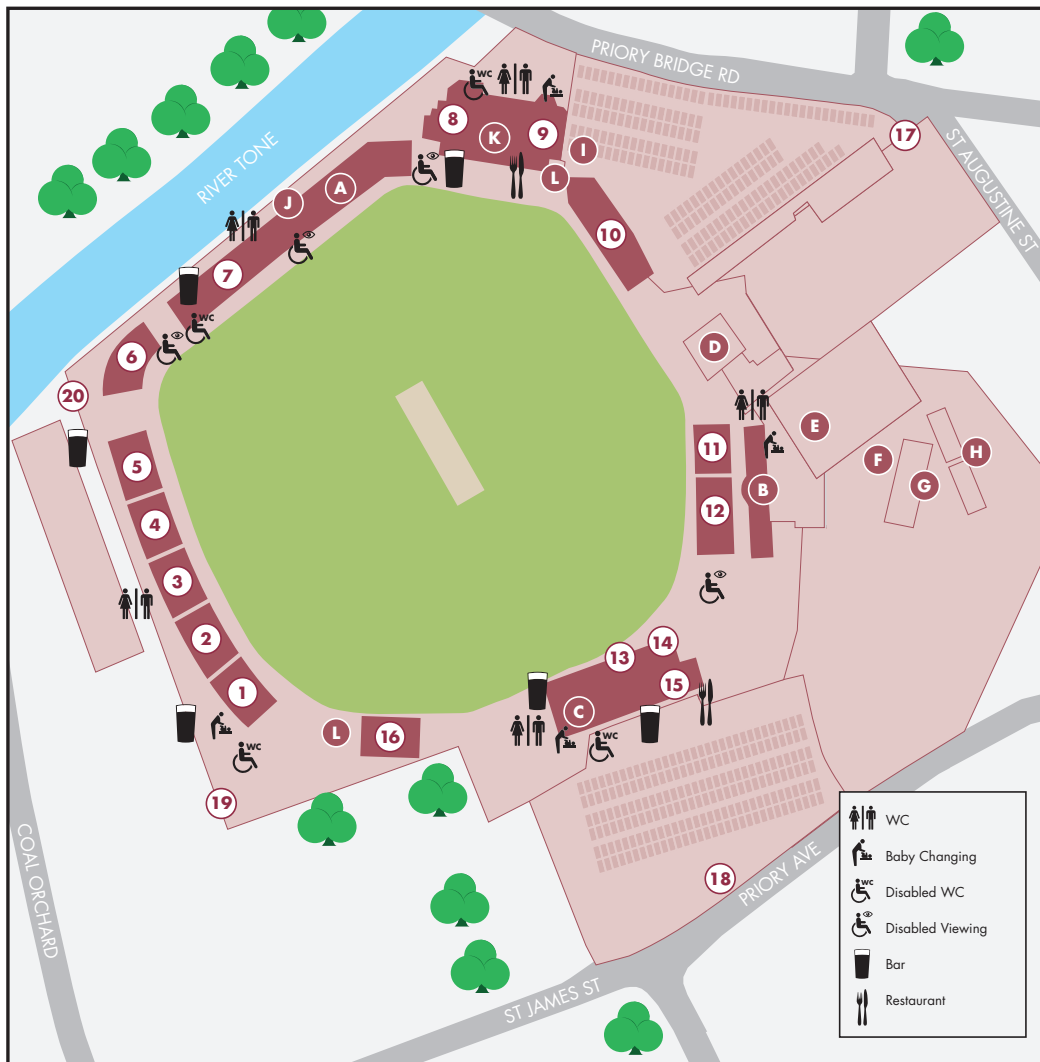

# Somerset County Cricket Club

The Cooper Associates County Ground, Taunton

- 1** Somerset Stand Block 1
- 2** Somerset Stand Block 2
- 3** Somerset Stand Block 3
- 4** Somerset Stand Block 4
- 5** Somerset Stand Block 5
- 6** Marcus Trescothick Stand
- 7** Sir Ian Botham Stand
- 8** The County Room (Ground Floor)
- 9** The Long Room (First Floor)
- 10** Scoreboard Stand
- 11** Ondaatje Family Stand
- 12** Ondaatje Non-Alcohol Stand
- 13** Somerset Pavilion Seating areas (Ground floor)
- 14** The 1875 Club
- 15** Somerset Pavilion Seating areas (Second floor)
- 16** Gimblett's Hill & Legends Square
- 17** Priory Bridge Road Gate
- 18** St James Street Gate
- 19** Brian Rose Gate
- 20** Joel Garner Gates (Exit Only)

- A** Sir Ian Botham Suites
- B** Ondaatje Pavilion Suites
- C** Somerset Pavilion Suites
- D** Ticket Office / Reception / Andy Caddick Pavilion
- E** Indoor School / Somerset Cricket Board
- F** Somerset County Sports Shop
- G** Somerset Cricket Museum
- H** Millichamp & Hall (bat manufacturers)
- I** Memorial Garden
- J** Fish & Chip Bar
- K** County Room – Main Restaurant & Bar
- L** Big Screen / Scoreboard

	WC
	Baby Changing
	Disabled WC
	Disabled Viewing
	Bar
	Restaurant